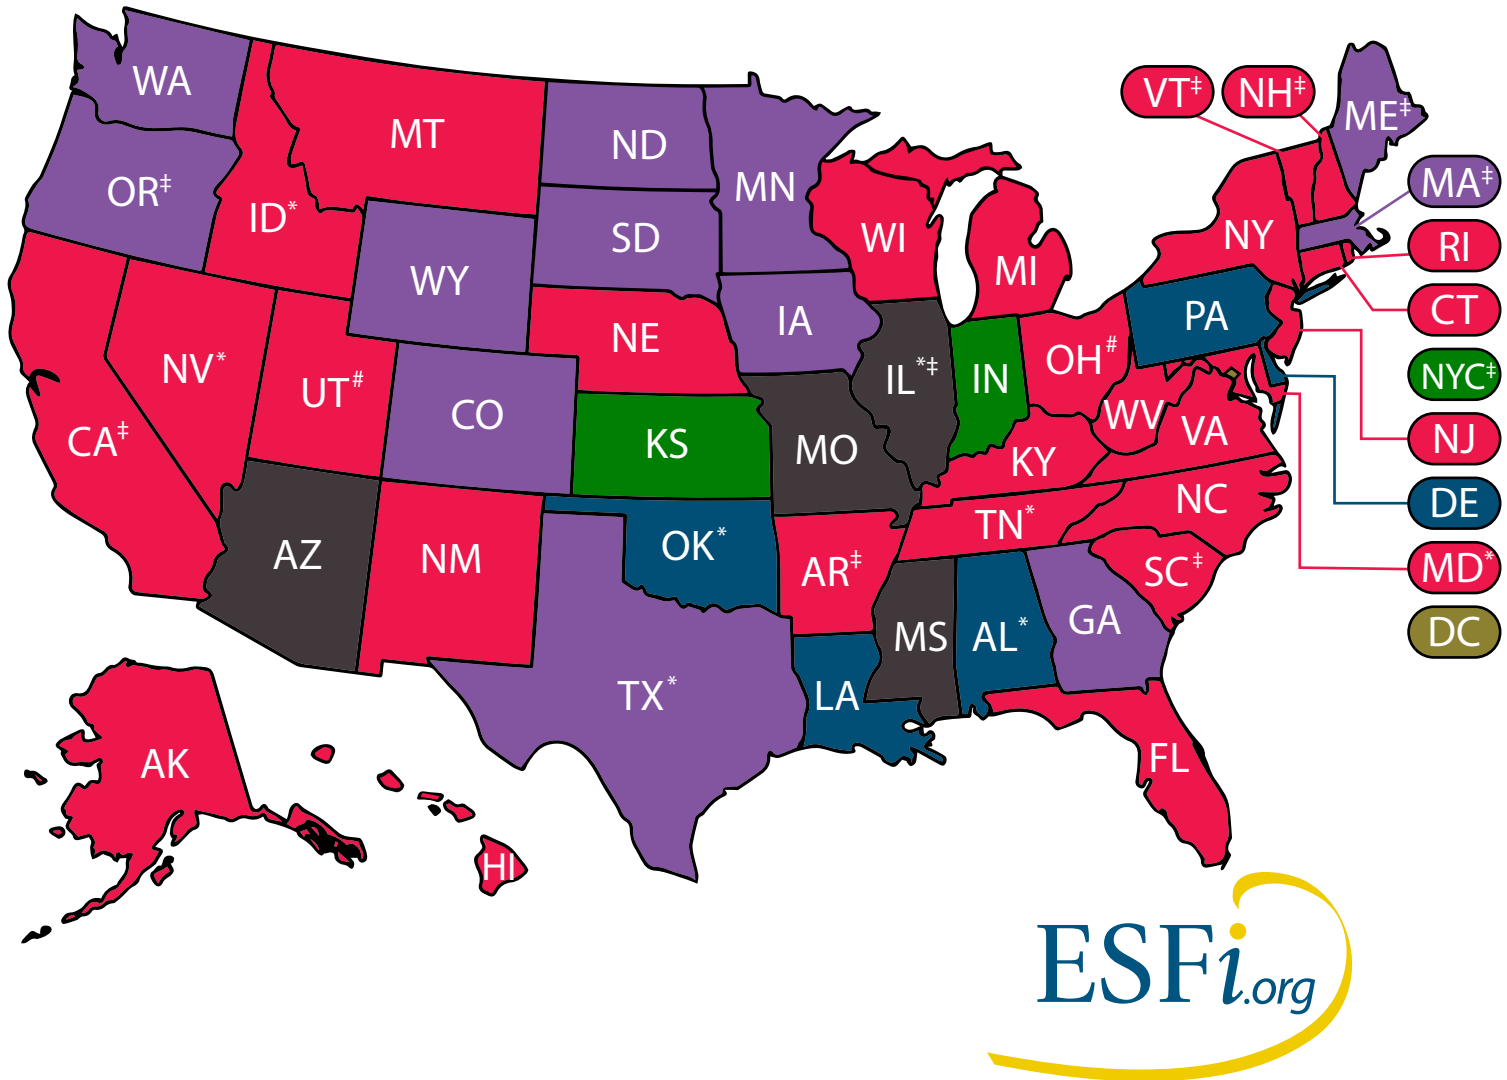

# National Electrical Code Adoption Effective August 2021

## U.S. Territory Adoption

**American Samoa - 2017 NEC**  
**Guam - 2008 NEC**  
**Puerto Rico<sup>‡</sup> - 2017 NEC**  
**Northern Mariana - 2008 NEC**  
**U.S. Virgin Islands - 2017 NEC**